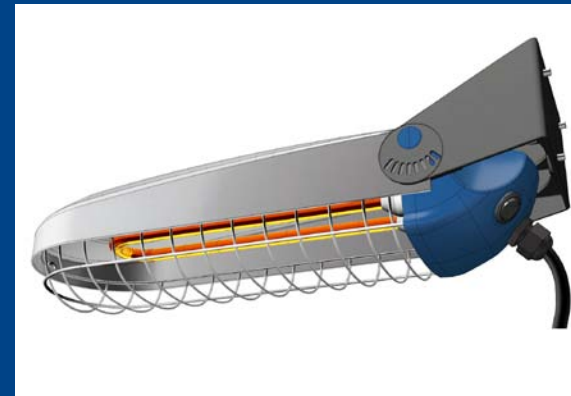

FIREFLY INFRARED HEATER IP55

CODE	797 Firefly
VOLTAGE	220-240V~ 50-60Hz
POWER	1200W
LAMP	Ruby
LAMP LIFE	5000 h
RANGE OF HEATING	4-6 mq
WEIGHT	1 Kg
DIMENSIONS	47x13,2x9 Cm
MATERIALS	PA66 acciaio alluminio
CLASS	I

CODE	798 Firely
VOLTAGE	220-240V~ 50-0Hz
POWER	800W
LAMP	Ruby
LAMP LIFE	5000 h
RANGE OF HEATING	3-4 mq
WEIGHT	0,9 Kg
DIMENSIONS	40x13,2x9 Cm
MATERIALS	PA66 acciaio alluminio
CLASS	I

CODE	799 Firfly
VOLTAGE	220-240V~ 50-60Hz
POWER	600W
LAMP	Ruby
LAMP LIFE	5000 h
RANGE OF HEATING	3-4 mq
WEIGHT	0,9 Kg
DIMENSIONS	40x13,2x9 Cm
MATERIALS	PA66 acciaio alluminio
CLASS	I